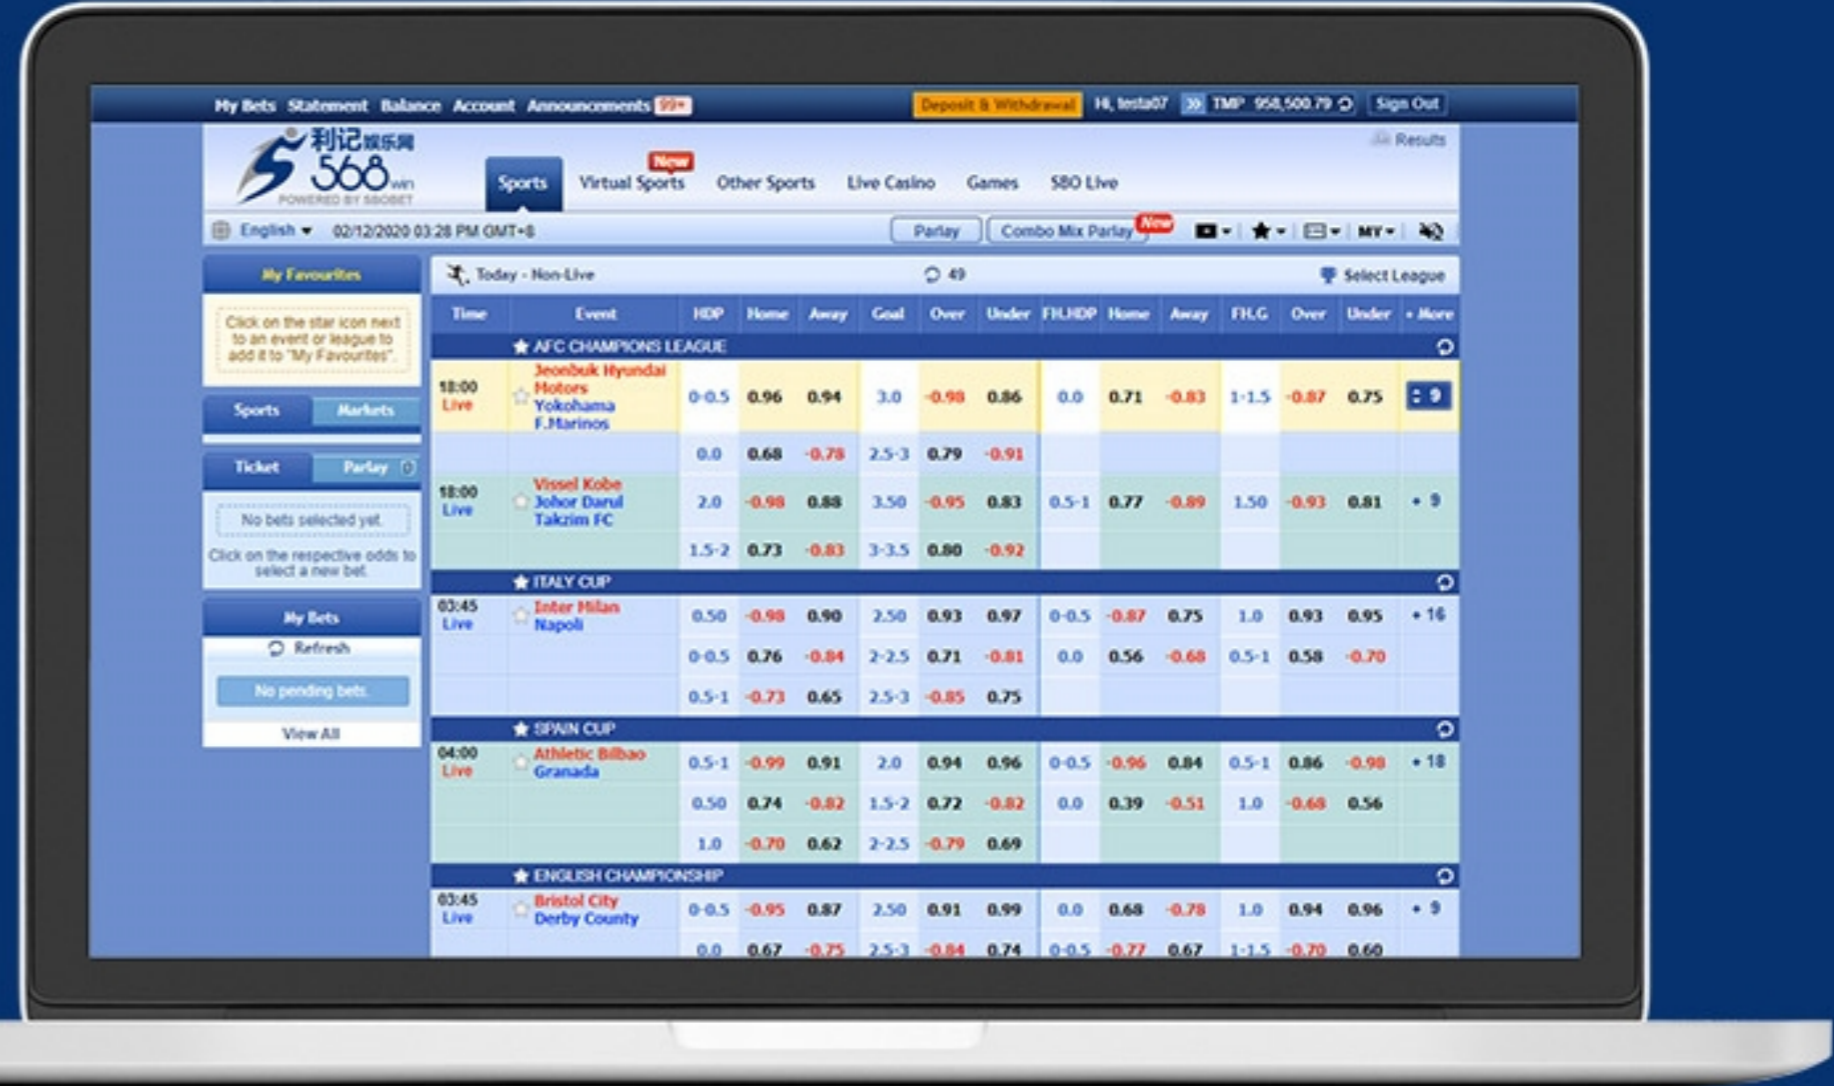

Seamless Wallet

Transfer Wallet

Seamless API

Integrate once, support all products

Versatile Sportsbook betting interfaces

Versatile Sportsbook betting interfaces

Versatile Sportsbook betting interfaces

Sports > Football Mix Parlay