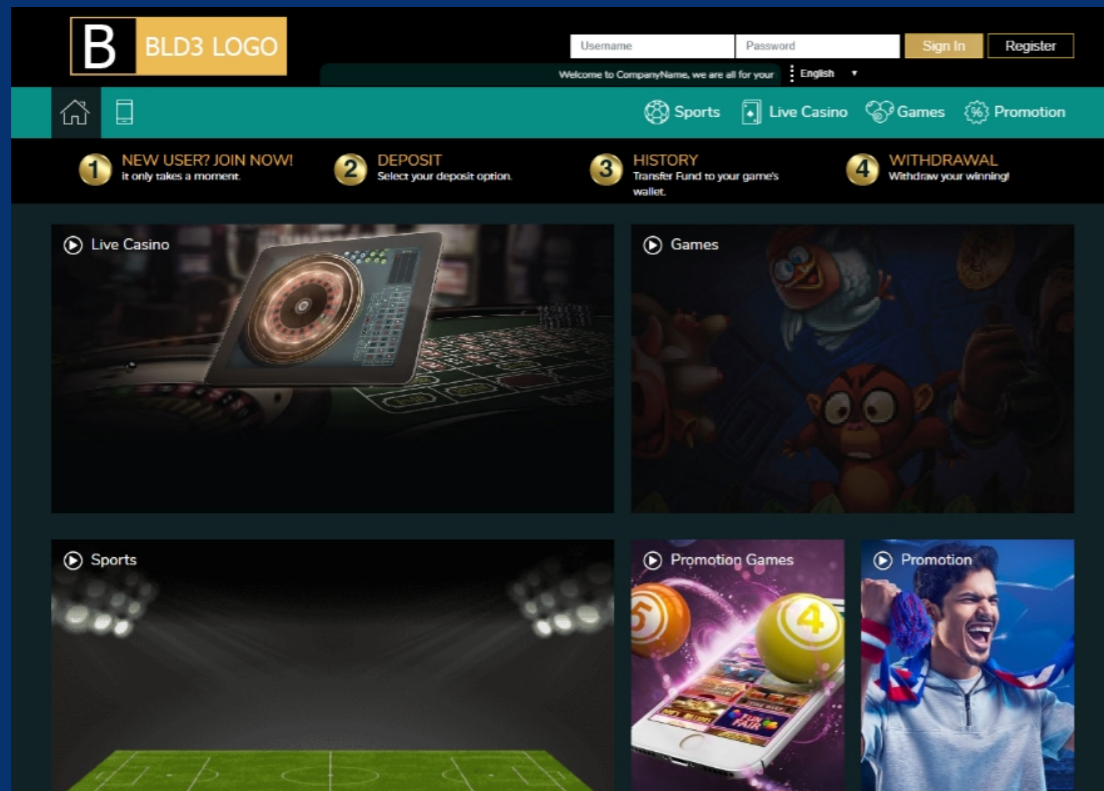

RNG Games

- Mobile / Desktop (HTML5)
- Classic SBO Games
 - Funky Games

Virtual Sports

- Virtual Football
Virtual Basketball
Virtual Racing
Euro Cup
Champions Cup
Asian Cup
- Tailor-made for Asian players
 - Proven very good performance
in SBOBET
(Unlike other Western Style VS))

Seamless Wallet

Transfer Wallet

Seamless API

Integrate once, support all products

Versatile Sportsbook betting interfaces

Versatile Sportsbook betting interfaces

Versatile Sportsbook betting interfaces

Sports > Football Mix Parlay