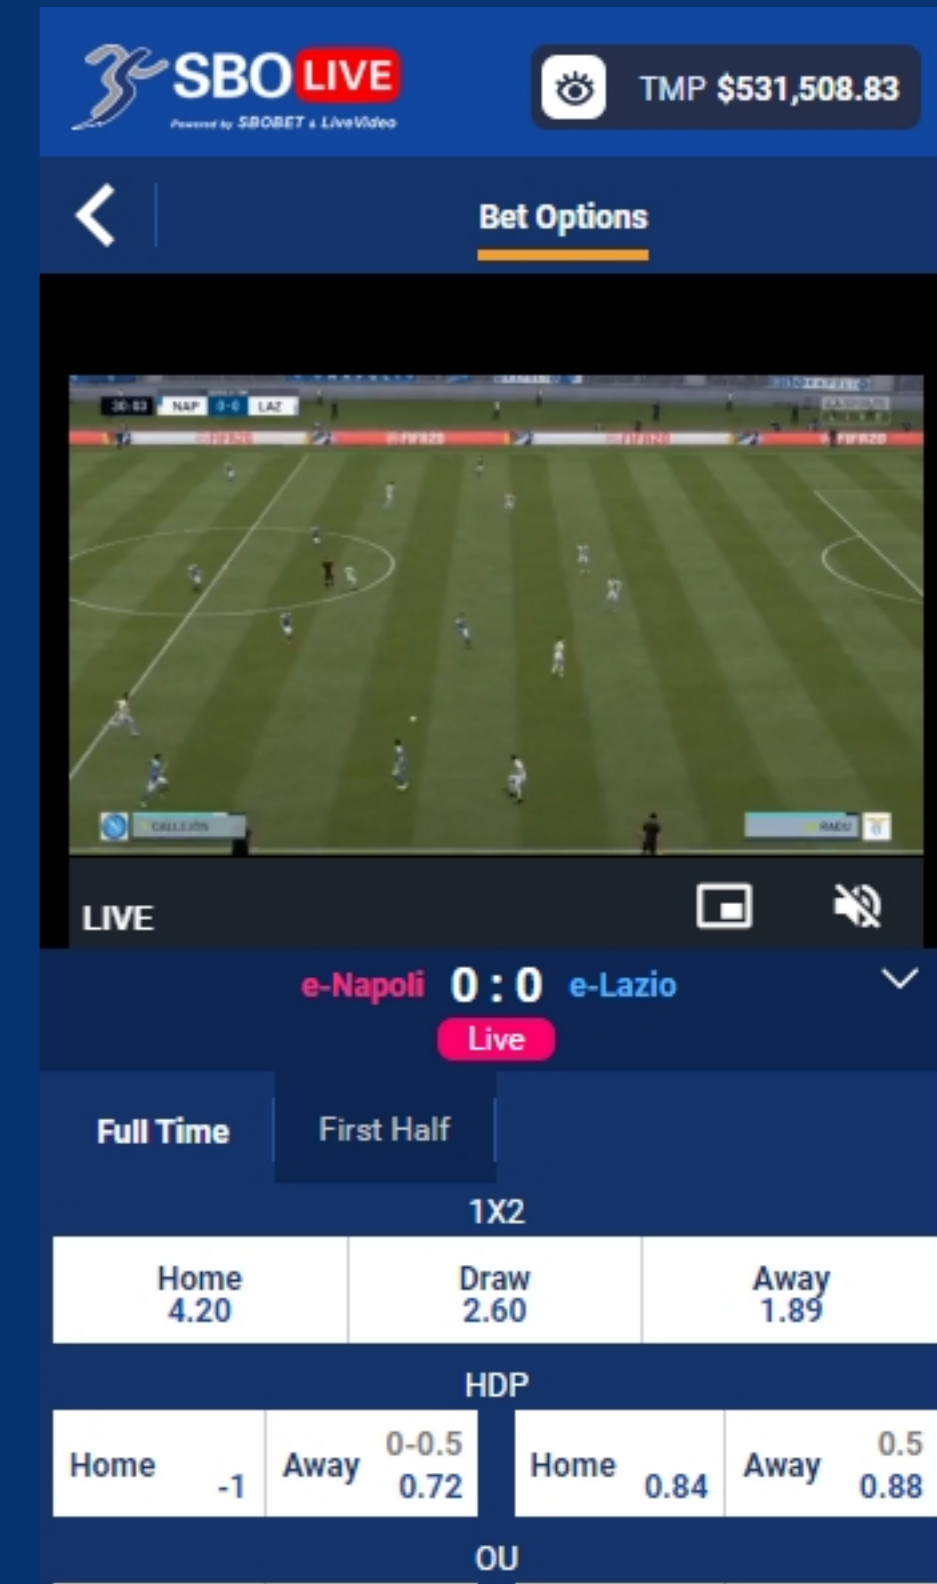

338 Casino money making machine in the Thailand

In HOT Demand by 80% of Thai players

More Live Casino choices

Baccarat Squeeze ID210-150,000

Click to chat

Game interface showing player and banker bets, odds, and a chat window.