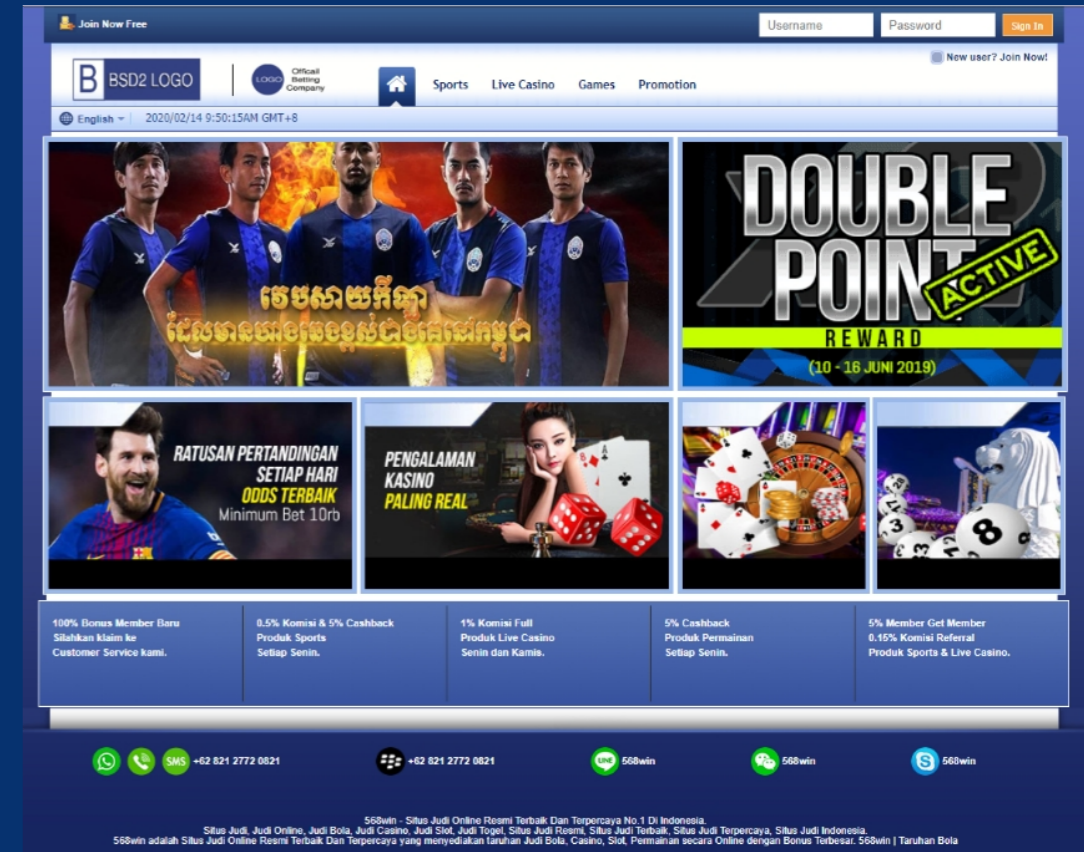

Seamless Wallet

Transfer Wallet

Seamless API

Integrate once, support all products

Versatile Sportsbook betting interfaces

Versatile Sportsbook betting interfaces

Versatile Sportsbook betting interfaces

Sports > Football Mix Parlay