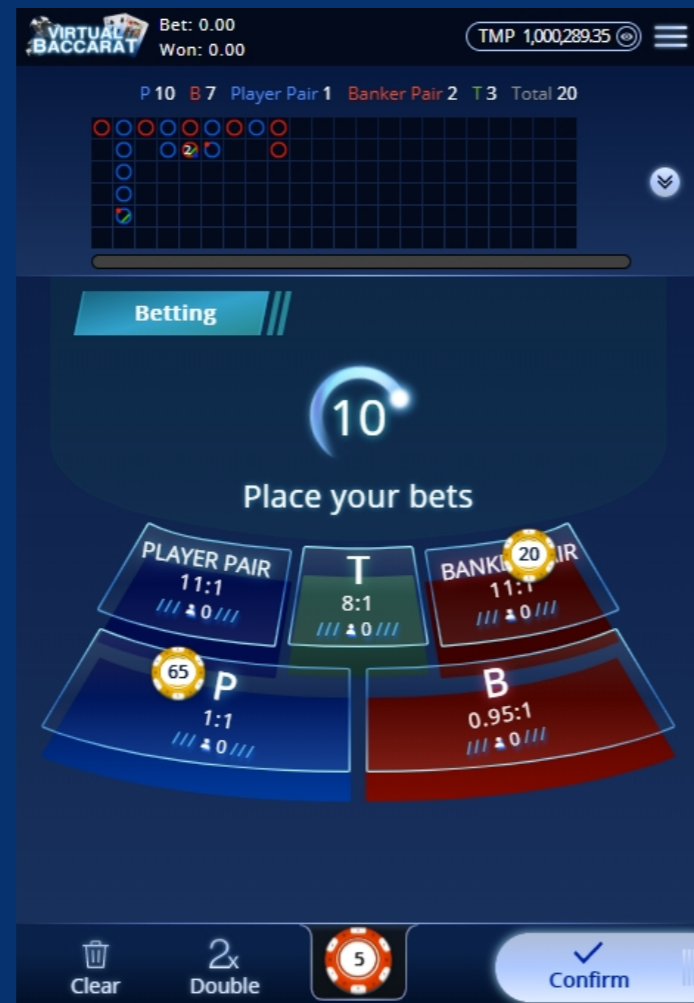

Mango120592

TSC 958,500.79

20

Royal Hall

Switch Hall

BACCARAT

ROULETTE

SICBO

DRAGON&TIGER

Announcement

History

BACCARAT C1-6C GAME ID: 11155572

Table Limit: 5-250
Dealer: dealer2
Round: 42
Deals/Shoe: 42 / 2
Wagered: -
Last Win: -
New dealer in 0 minutes

Big 0.5 : 1
P.Pair 11 : 1
B.Pair 11 : 1
Small 1.5 : 1

Player 1 : 1
Tie 8 : 1
Banker 0.95 : 1

Game interface showing player and banker bets, odds, and a chat window.

77 SBO Games

Classical Games & Funky Games

77 SBO Games

Classical Games & Funky Games

77 More and more 3rd party games

CQ9 GAMING Game lobby
ID: 13SBO326 Balance: USD 531,...

Total prize pool **110,832** Accumulated jackpot 447,256 Accumulated winners 22

Search game

Fruit King (SlotGame)	Paradise (FishGame)	God of Chess (SlotGame)	Vampire Kiss (SlotGame)	Wild Tarzan (SlotGame)
Mr. Rich (SlotGame)	1945 (SlotGame)	Rave Jump (SlotGame)	So Sweet (SlotGame)	Zhong Kul (SlotGame)