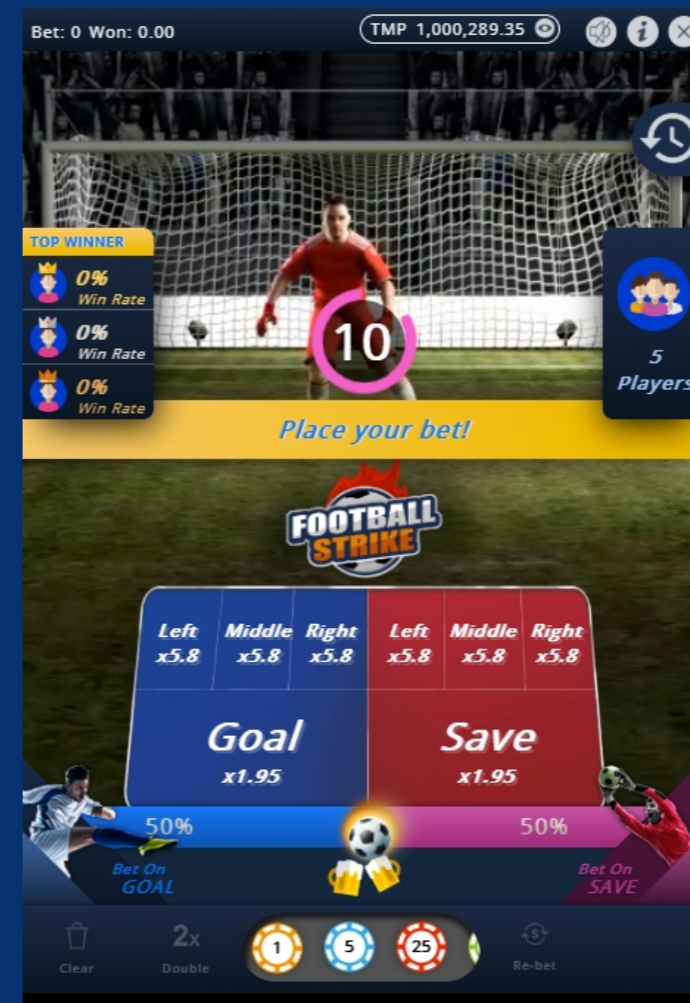

Mango120592

TSC 958,500.79

20

Royal Hall

Switch Hall

BACCARAT

ROULETTE

SICBO

DRAGON&TIGER

Announcement

History

BACCARAT C1-6C GAME ID: 11155572

Table Limit: 5-250
Dealer: dealer2
Round: 42
Deals/Shoe: 42 / 2
Wagered: -
Last Win: -
New dealer in 0 minutes

Big 0.5 : 1
P.Pair 11 : 1
B.Pair 11 : 1
Small 1.5 : 1

Player 1 : 1
Tie 8 : 1
Banker 0.95 : 1

Game interface showing player and banker bets, odds, and a chat window.

77 SBO Games

Classical Games & Funky Games

77 SBO Games

Classical Games & Funky Games

77 More and more 3rd party games

CQ9 GAMING Game lobby
ID: 13SBO326 Balance: USD 531,...

Total prize pool **110,832** Accumulated jackpot 447,256 Accumulated winners 22

Search game

Fruit King (SlotGame)	Paradise (FishGame)	God of Chess (SlotGame)	Vampire Kiss (SlotGame)	Wild Tarzan (SlotGame)
Mr. Rich (SlotGame)	1945 (SlotGame)	Rave Jump (SlotGame)	So Sweet (SlotGame)	Zhong Kul (SlotGame)