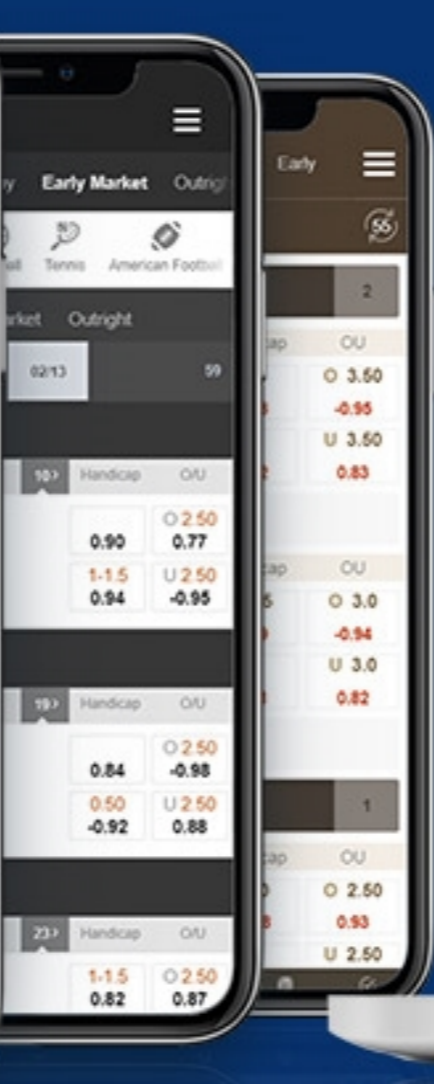

- Mobile / Desktop (HTML5)
- WAP
- SBO Lite
(Designated for Cup,
e.g. World Cup, Euro Cup, etc)
- SBO Sports Live Cast

Live Casino

- Mobile / Desktop (HTML5)
- Live Baccarat
(with Dragon Bonus & FortuneSix)
 - Live Roulette
 - Live Sic Bo
 - Live Counter Roulette

Seamless Wallet

Transfer Wallet

Seamless API

Integrate once, support all products

Versatile Sportsbook betting interfaces

Versatile Sportsbook betting interfaces

Versatile Sportsbook betting interfaces

Sports > Football Mix Parlay

LIVE UEFA EUROPA LEAGUE QUALIFIERS

Slavia Praha 20/08 01:00 Legia Warszawa

FT Handicap		FT Over/Under		FT 1X2	
H	-1.00 -0.97	-0.75 0.77	O	2.25 0.82	2.50 -0.93
A	0.81	-0.93	U	-1.00	0.75
				H	1.56
				A	4.90
				D	3.60